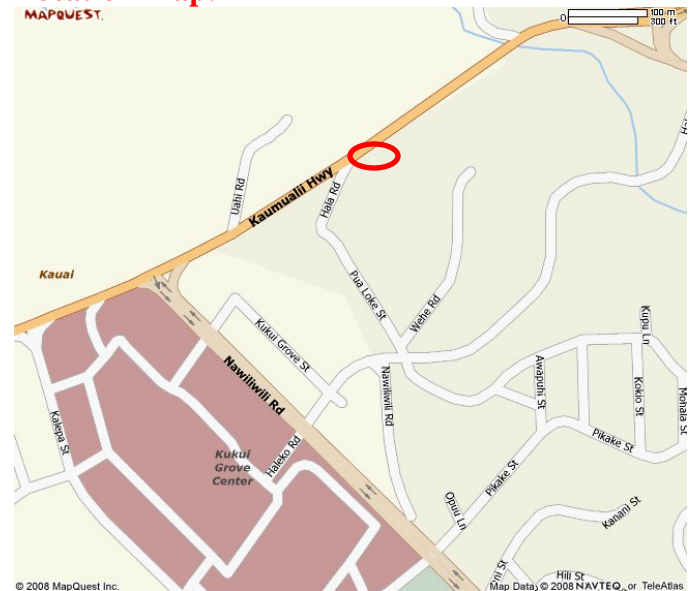

Grape Ivy -Photo by: [Forest & Kim Starr](#)

Additional Photos:

http://www.hear.org/starr/hiplants/images/thumbnails/html/cissus_nodosa.htm

Scientific Name: *Cissus nodosa*

Habit: Vine

Description: "Large lianas. **Leaves** oblong-ovate, 6-18 cm long, 2.5-7 cm wide, margins with opposed teeth, apex acuminate, base cuneate, truncate, or rounded. **Flowers** in reddish purple cymes; petals reddish violet, green toward apex, ca. 4 mm long; nectary disk pale yellow, deeply lobed, margins thick, recurved. **Berries** dark red, 2-2.5 cm in diameter" (Wagner *et al.*, 1999; p. 1342).

Habitat/ecology: In Hawai'i, **dry areas** near sea level (Wagner *et al.*, 1999; p. 1342).

Propagation: Bird-dispersed seed.

Presence: One location known on Kauai consisting of <100 plants @ intersection of Hala & Kaumualii Hwy - Lihue.

Coordinates: UTM 461,152 and 2,430,013

Location Map:

Image of Grape Ivy at known location on Kauai.